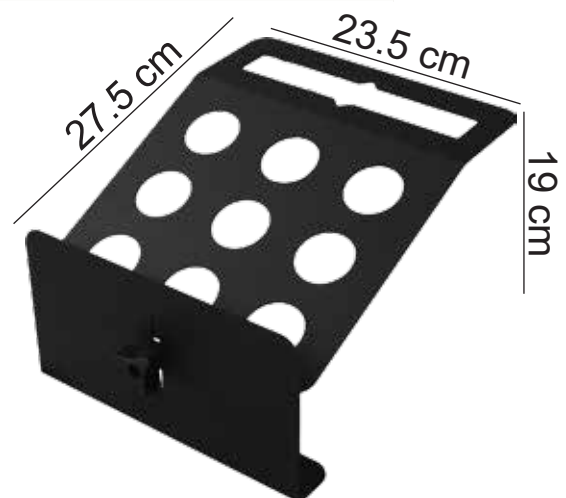

Note: Not suitable when legs are attached